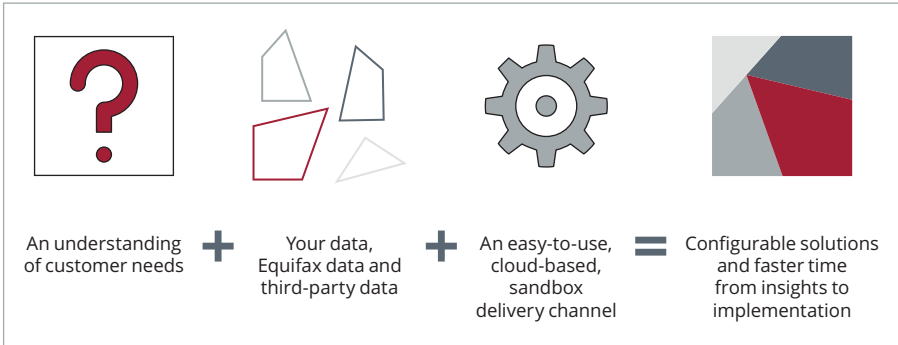

Equifax Ignite[®]

More Data. Better Insights. Faster Implementation.

Businesses today have access to more data than ever before. But transforming that data into actionable insights can be a tremendous challenge. You need faster and easier ways to integrate data, apply governance, determine what's useful and act on your insights.

Equifax Ignite™ Direct helps you turn insights into action by combining data, technology and analytics in a secure research and development environment. Powered by our premier data and advanced analytics platform, Equifax Ignite Direct is an easy-to-use, cloud-based sandbox environment where your data analysts can access the data they need to develop, test and explore predictive models.

From marketing to risk origination to account management, Equifax Ignite Direct is beneficial across the entire customer lifecycle and can significantly help reduce the time from insight to implementation.

Key benefits

- Self-serve platform ideal for use by statisticians and data analysts
- Faster access to the latest data available
- Equifax data* and third-party data*
- Ability to key and link all data for easier grouping and analyzing
- Faster analyzing, modeling and insights
- Instant feedback and iterations
- Full universe reporting that helps eliminate sample bias
- Minimal IT involvement
- More flexibility to develop and test models
- Multi-layer security and data governance
- Role-based access and auto-generated documentation